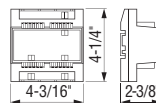

Long Distance Adaptors

Long Distance Adaptors for color video door stations

Features

- Extends wiring distance to video monitors up to 980' max. (820' max. when used with JF Series)
- Functions with JA, JF, JK, and KC video door stations
- Requires low capacitance Aiphone cable #851602

Specifications

Power Source	JBW-BA: 18~24V DC JKW-BA: 18V DC
Capacity	One adaptor unit for each video door station located beyond the standard specified wire distance
Mounting	Use W-DIN11
Dimensions	4-1/4"H x 4-3/16"W x 2-3/8"D (JBW-BA) 2-3/16"D (JKW-BA)
Distance	JBW-BA: 820' (JF Series), 980' (JA & KC Series) JKW-BA to Door: 650' (JK Series) JKW-BA to last monitor: 330' (JK Series)
Wire Type	Aiphone #851602 or #851602DB (direct burial)

JBW-BA

JKW-BA

Used for:

JBW-BA –
JA Series, JF Series,
and KC Series
JKW-BA – JK Series

DISTRIBUTED BY: www.leedan.com info@leedan.com Toll-Free: 800-231-1414