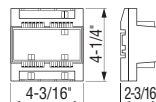

JKW-BA

Used for:

JBW-BA –
JA Series, JF Series,
and KC Series
JKW-BA – JK Series

DISTRIBUTED BY: www.leedan.com info@leedan.com Toll-Free: 800-231-1414